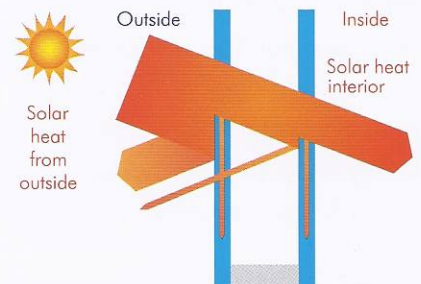

Ultimate window profiles along with the glass sealed unit specification are fed into a computerised simulation test to measure:-

- 1) Solar heat gain.
- 2) Thermal losses.
- 3) Air losses.

Based on the results, windows are then rated from A-G with A-Rating being the most thermally efficient.

The New Ultimate Energy Saving Window surpassed all tests and achieved one of the industries highest ratings with an A+8 certification.

Solar heat gain (Positive)

Solar heat is reflected, absorbed and transmitted