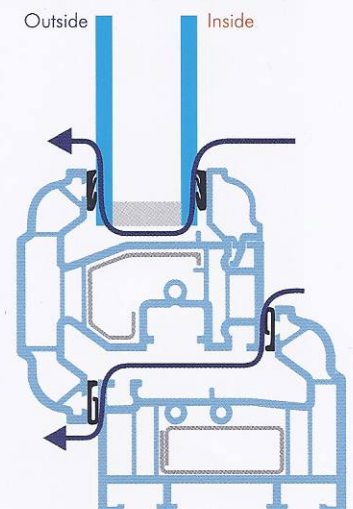

Thermal losses (Negative)

Thermal losses from convection, conduction and radiation

Air losses (Negative)

warm air leaks out through the window

Ultimate Performance

Chamfered Profile

Casement windows can include top openers, side openers or a mixture of both and can be easily designed to suit your individual requirements.