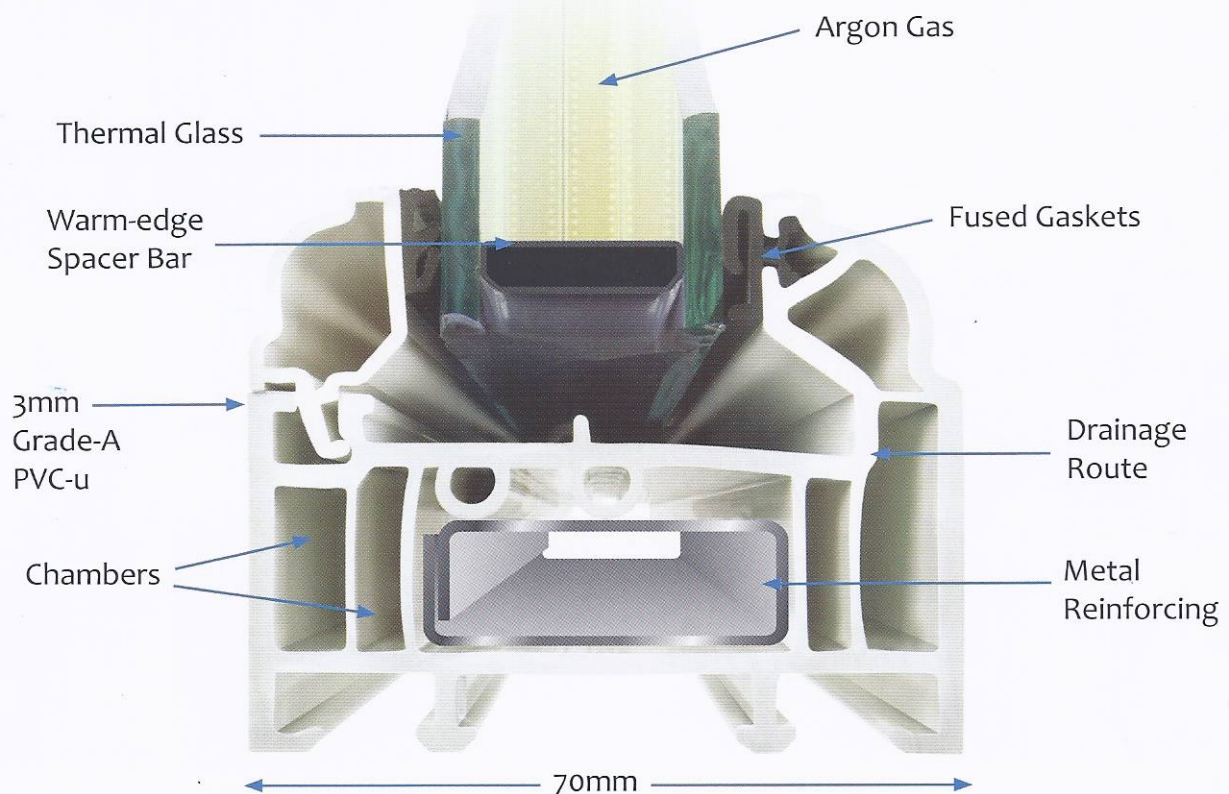

Innovative Design

Designed to Suit

All Ultimate window and door profiles are produced 70mm in depth, often the same depth as conventional wooden windows.

Because of this, Ultimate frames are more likely to provide a direct replacement for the windows that have been removed and will refit up against existing plaster lines for a neater finish.

Advanced Compression

Internal and external gaskets are fused to all sections which will prevent the seals shrinking over time.

A 9mm 'flipper' seal compresses against the glass sealed unit to ensure ultimate weather protection. The seal remains 'in-line' with the profiles to enhance the finished appearance.

Chambered Profile

The PVC-u profiles have 3-5 internal chambers that will not only help improve thermal performance but can also include metal reinforcing as and when specified to add rigidity and strength to the frame.

Built to Last

Manufactured from 3mm Grade-A PVC-u, Ultimate profiles guarantee a consistent, superb surface finish. An internally sloped surface directs any water penetration away from the window via a built-in drainage route.