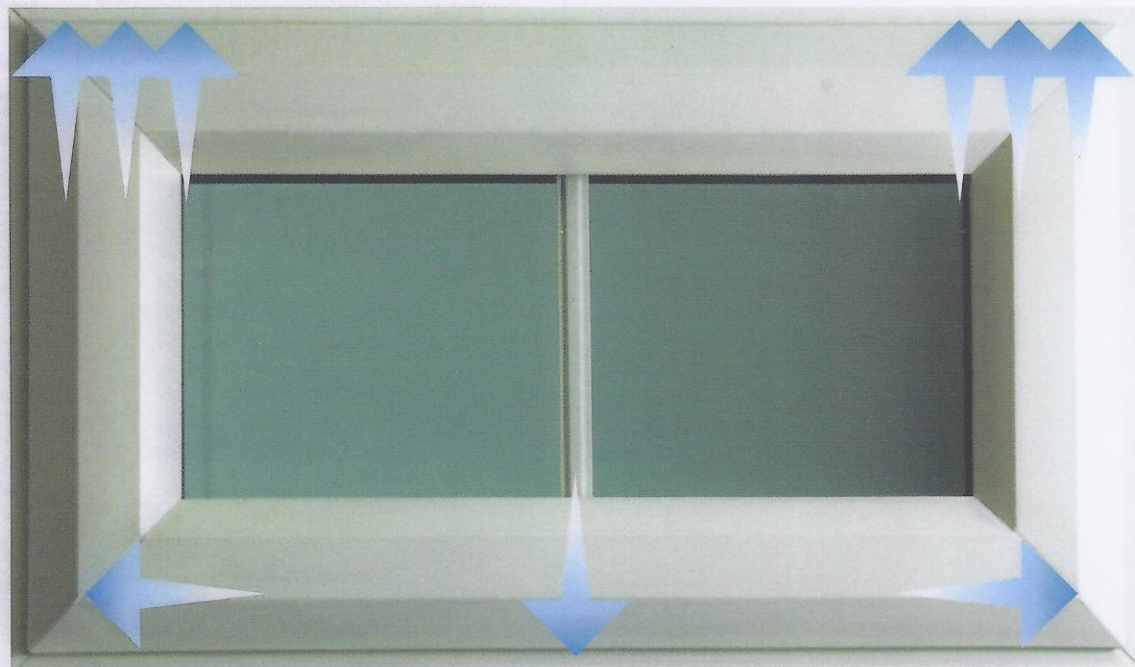

9 Ultimate Security Features