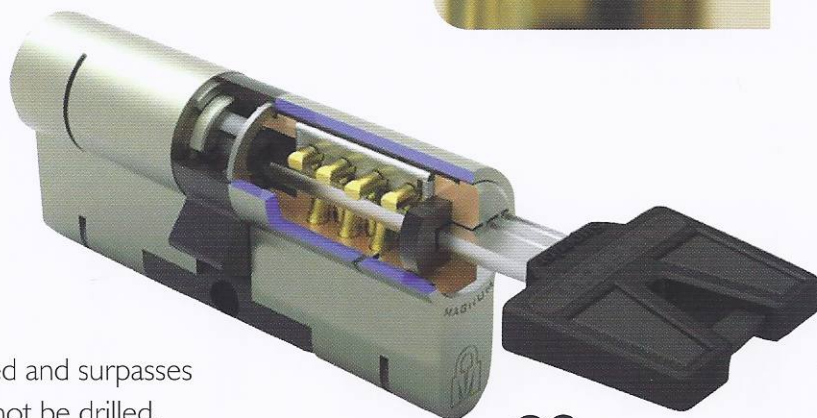

High Security Cylinder

Finally, the ultimate high security entrance door is fitted with the unique Magnum Superior cylinder and then key locked shut.

The Magnum Superior cylinder is Kitemarked and surpasses all of today's security requirements and cannot be drilled, picked, bumped or snapped and for your convenience all ultimate doors are supplied with 5 keys as standard.