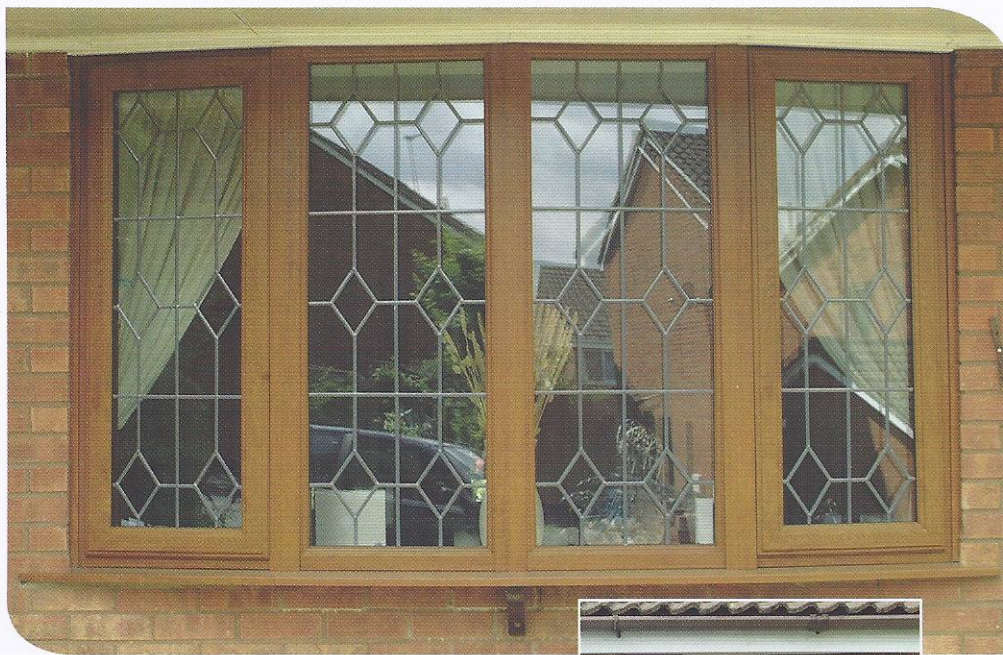

Ultimate Choice

Ultimate Wood Effect

As an alternative to standard white finish, Ultimate windows and doors are available in a range of traditional woodgrain effects all offering the benefits of PVC-u but with an enhanced timber appearance.

For a darker wood effect, Rosewood would add a richness to any property. To gain a lighter wood appearance, consider our Light Oak or Irish Oak, they really do look as good as wood. You may want to maintain a bright white feel inside but with a woodgrain finish on the outside, this option is also available on some products.

White and Cream woodgrain finishes are also available along with a new Black woodgrain (standard white inside) and Slate Grey (smooth finish, standard white inside).